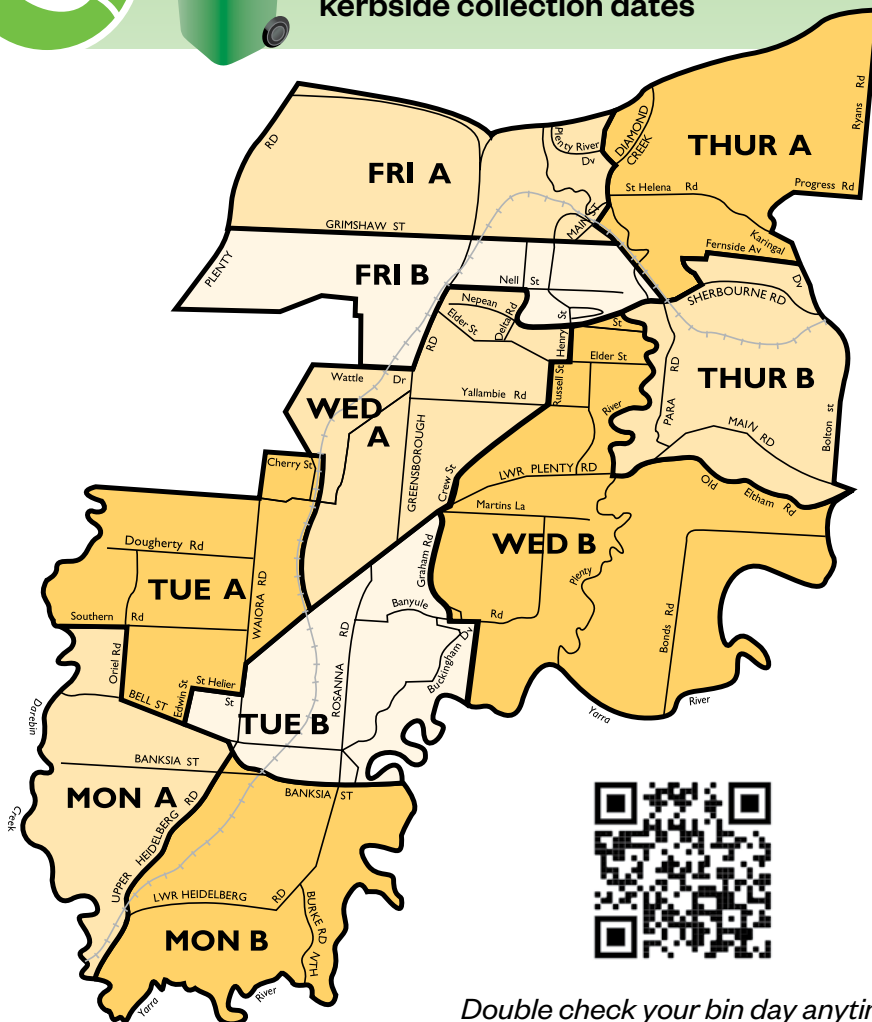

Recycling collection zones and kerbside collection dates

Green waste collection zones and kerbside collection dates

Double check your bin day anytime
banyule.vic.gov.au/BinDay

AREA A

■ Recycling Fortnightly
 ■ Green Waste Fortnightly
 ■ Non-collection - Collected Following Day

Please note: Any waste, recycling and green waste collection on or immediately after Good Friday or Anzac Day will be picked up the following day.

Month	Su	Mo	Tu	We	Th	Fr	Sa
JANUARY 2022	30	31				1	
FEBRUARY 2022			1	2	3	4	5
MARCH 2022			1	2	3	4	5
APRIL 2022						1	2
MAY 2022	1	2	3	4	5	6	7
JUNE 2022			1	2	3	4	5
JULY 2022	31					1	2
AUGUST 2022			1	2	3	4	5
SEPTEMBER 2022	4	5	6	7	8	9	10
OCTOBER 2022	30	31				1	
NOVEMBER 2022			1	2	3	4	5
DECEMBER 2022						1	2

AREA B

■ Recycling Fortnightly
 ■ Green Waste Fortnightly
 ■ Non-collection - Collected Following Day

Please note: Any waste, recycling and green waste collection on or immediately after Good Friday or Anzac Day will be picked up the following day.

Month	Su	Mo	Tu	We	Th	Fr	Sa
JANUARY 2022	30	31				1	
FEBRUARY 2022			1	2	3	4	5
MARCH 2022			1	2	3	4	5
APRIL 2022						1	2
MAY 2022	1	2	3	4	5	6	7
JUNE 2022			1	2	3	4	5
JULY 2022	31					1	2
AUGUST 2022			1	2	3	4	5
SEPTEMBER 2022	4	5	6	7	8	9	10
OCTOBER 2022	30	31				1	
NOVEMBER 2022			1	2	3	4	5
DECEMBER 2022						1	2