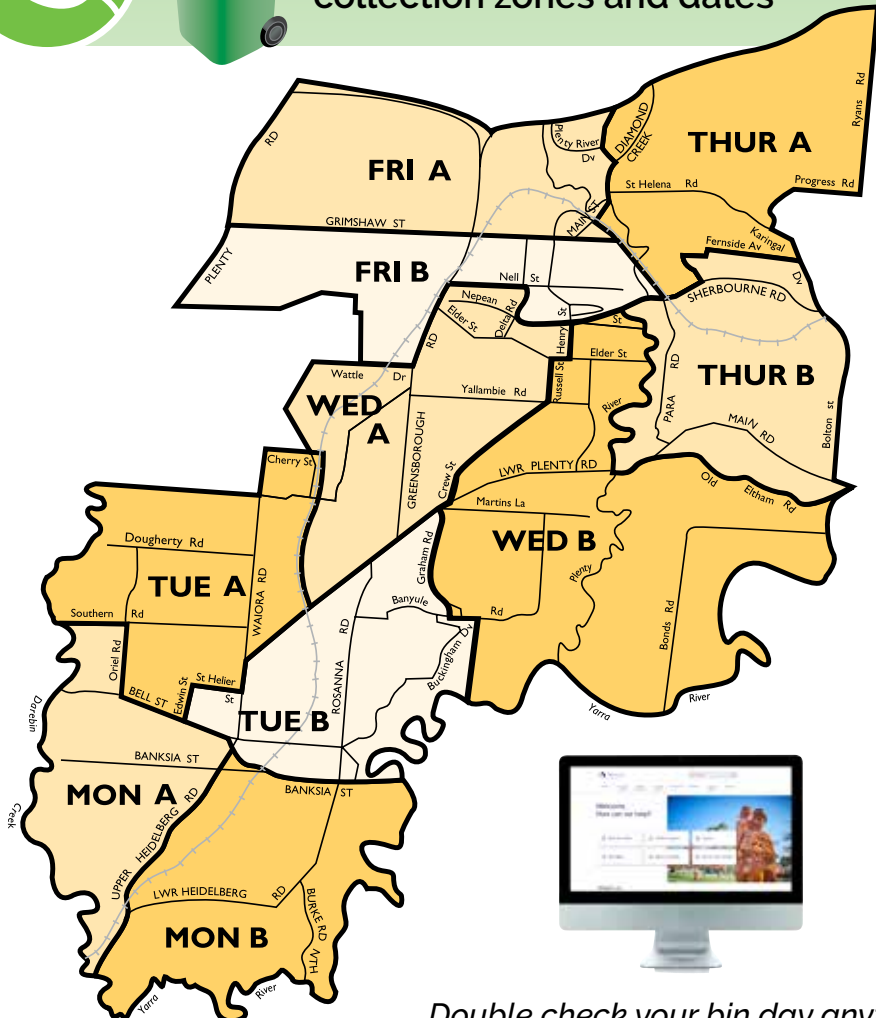

Recycling collection zones and dates

Green waste collection zones and dates

Double check your bin day anytime
banyule.vic.gov.au/BinDay

AREA A

■ Recycling Fortnightly
 ■ Green Waste Fortnightly
 ■ Non-collection - Collected Following Day

Please note: Any waste, recycling and green waste collection on Good Friday will be picked up the following day.

Month	Su	Mo	Tu	We	Th	Fr	Sa
JANUARY 2021						1	2
	3	4	5	6	7	8	9
	10	11	12	13	14	15	16
	17	18	19	20	21	22	23
	24	25	26	27	28	29	30
FEBRUARY 2021							
	7	8	9	10	11	12	13
	14	15	16	17	18	19	20
	21	22	23	24	25	26	27
	28						
MARCH 2021							
	7	8	9	10	11	12	13
	14	15	16	17	18	19	20
	21	22	23	24	25	26	27
	28	29	30	31			
APRIL 2021							
	4	5	6	7	8	9	10
	11	12	13	14	15	16	17
	18	19	20	21	22	23	24
	25	26	27	28	29	30	
MAY 2021							
	30	31					1
	2	3	4	5	6	7	8
	9	10	11	12	13	14	15
	16	17	18	19	20	21	22
	23	24	25	26	27	28	29
JUNE 2021							
	6	7	8	9	10	11	12
	13	14	15	16	17	18	19
	20	21	22	23	24	25	26
	27	28	29	30			
JULY 2021							
	4	5	6	7	8	9	10
	11	12	13	14	15	16	17
	18	19	20	21	22	23	24
	25	26	27	28	29	30	31
AUGUST 2021							
	1	2	3	4	5	6	7
	8	9	10	11	12	13	14
	15	16	17	18	19	20	21
	22	23	24	25	26	27	28
	29	30	31				
SEPTEMBER 2021							
	5	6	7	8	9	10	11
	12	13	14	15	16	17	18
	19	20	21	22	23	24	25
	26	27	28	29	30		
OCTOBER 2021							
	3	4	5	6	7	8	9
	10	11	12	13	14	15	16
	17	18	19	20	21	22	23
	24	25	26	27	28	29	30
NOVEMBER 2021							
	7	8	9	10	11	12	13
	14	15	16	17	18	19	20
	21	22	23	24	25	26	27
	28	29	30				
DECEMBER 2021							
	5	6	7	8	9	10	11
	12	13	14	15	16	17	18
	19	20	21	22	23	24	25
	26	27	28	29	30	31	

AREA B

■ Recycling Fortnightly
 ■ Green Waste Fortnightly
 ■ Non-collection - Collected Following Day

Please note: Any waste, recycling and green waste collection on Good Friday will be picked up the following day.