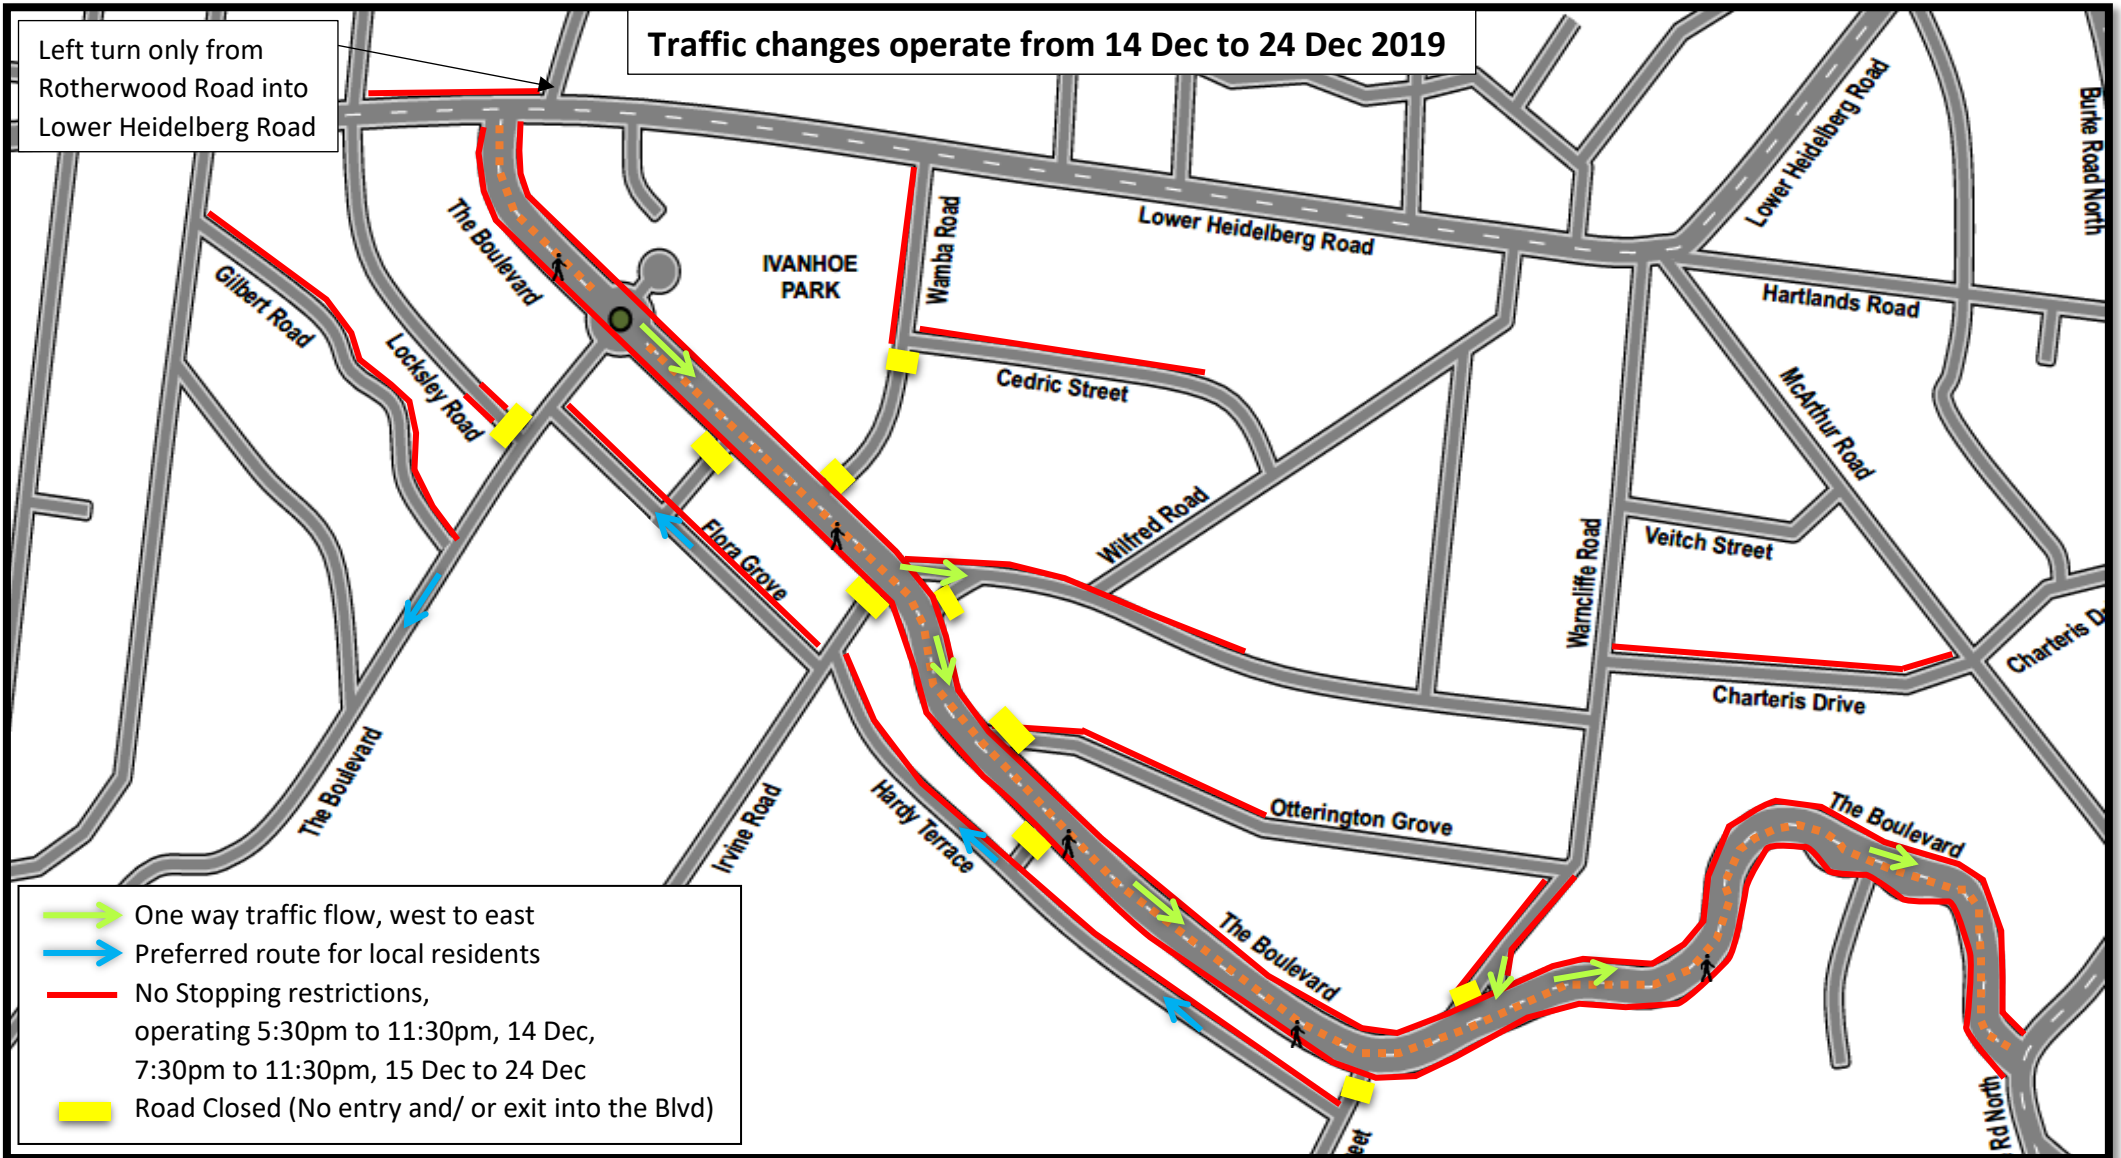

Traffic changes operate from 14 Dec to 24 Dec 2019

Left turn only from Rotherwood Road into Lower Heidelberg Road

Disclaimer: No guarantee or warranty is given as to the accuracy or completeness of the details shown on this map.