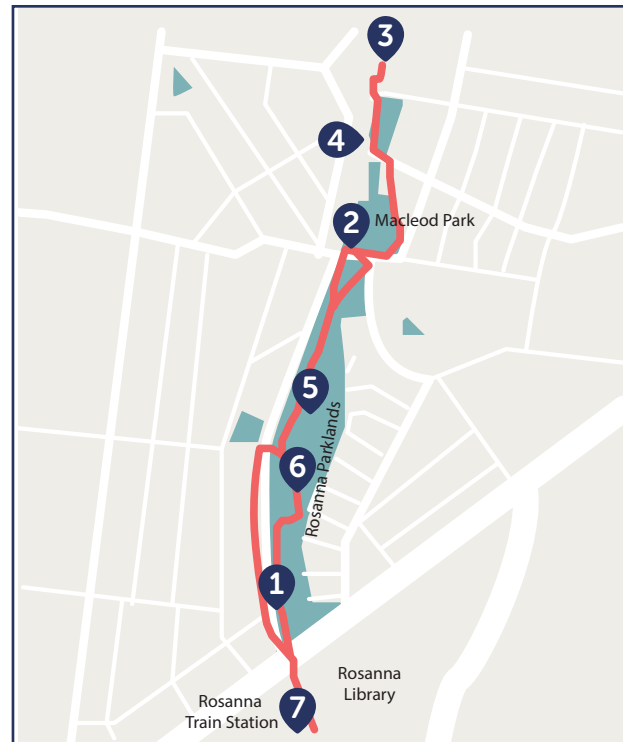

Route 2: 25 February, 7:30-9:30pm

Rosanna -> Macleod (return)

Total Distance: 4.9km

Starting location:

Railway overpass, cnr Ellesmere Parade and Lower Plenty Rd.

- Community event open from 6pm
- Projector Bike Ride Induction at 7:30pm sharp
- First Screening will start at 8:00pm
- Stop 1: Railway overpass, next to Rosanna Parklands
- Ride 1.5km to Stop 2: Macleod Junior Football Club, 50 Chapman St, Macleod
- Ride 850m to Stop 3: NETS Stadium, 2 Somers Avenue, Macleod
- Ride 250m to Stop 4: Macleod Community Hall, 7 Birdwood Avenue, Macleod
- Ride 1.2km to Stop 5: Rosanna Parklands screen 1
- Ride 350m to Stop 6: Rosanna Parklands screen 2
- Ride 750m to Stop 7: Rosanna Train Station car park, Turnham Ave

Ending location: Rosanna Trains Station carpark, Turnham Avenue,