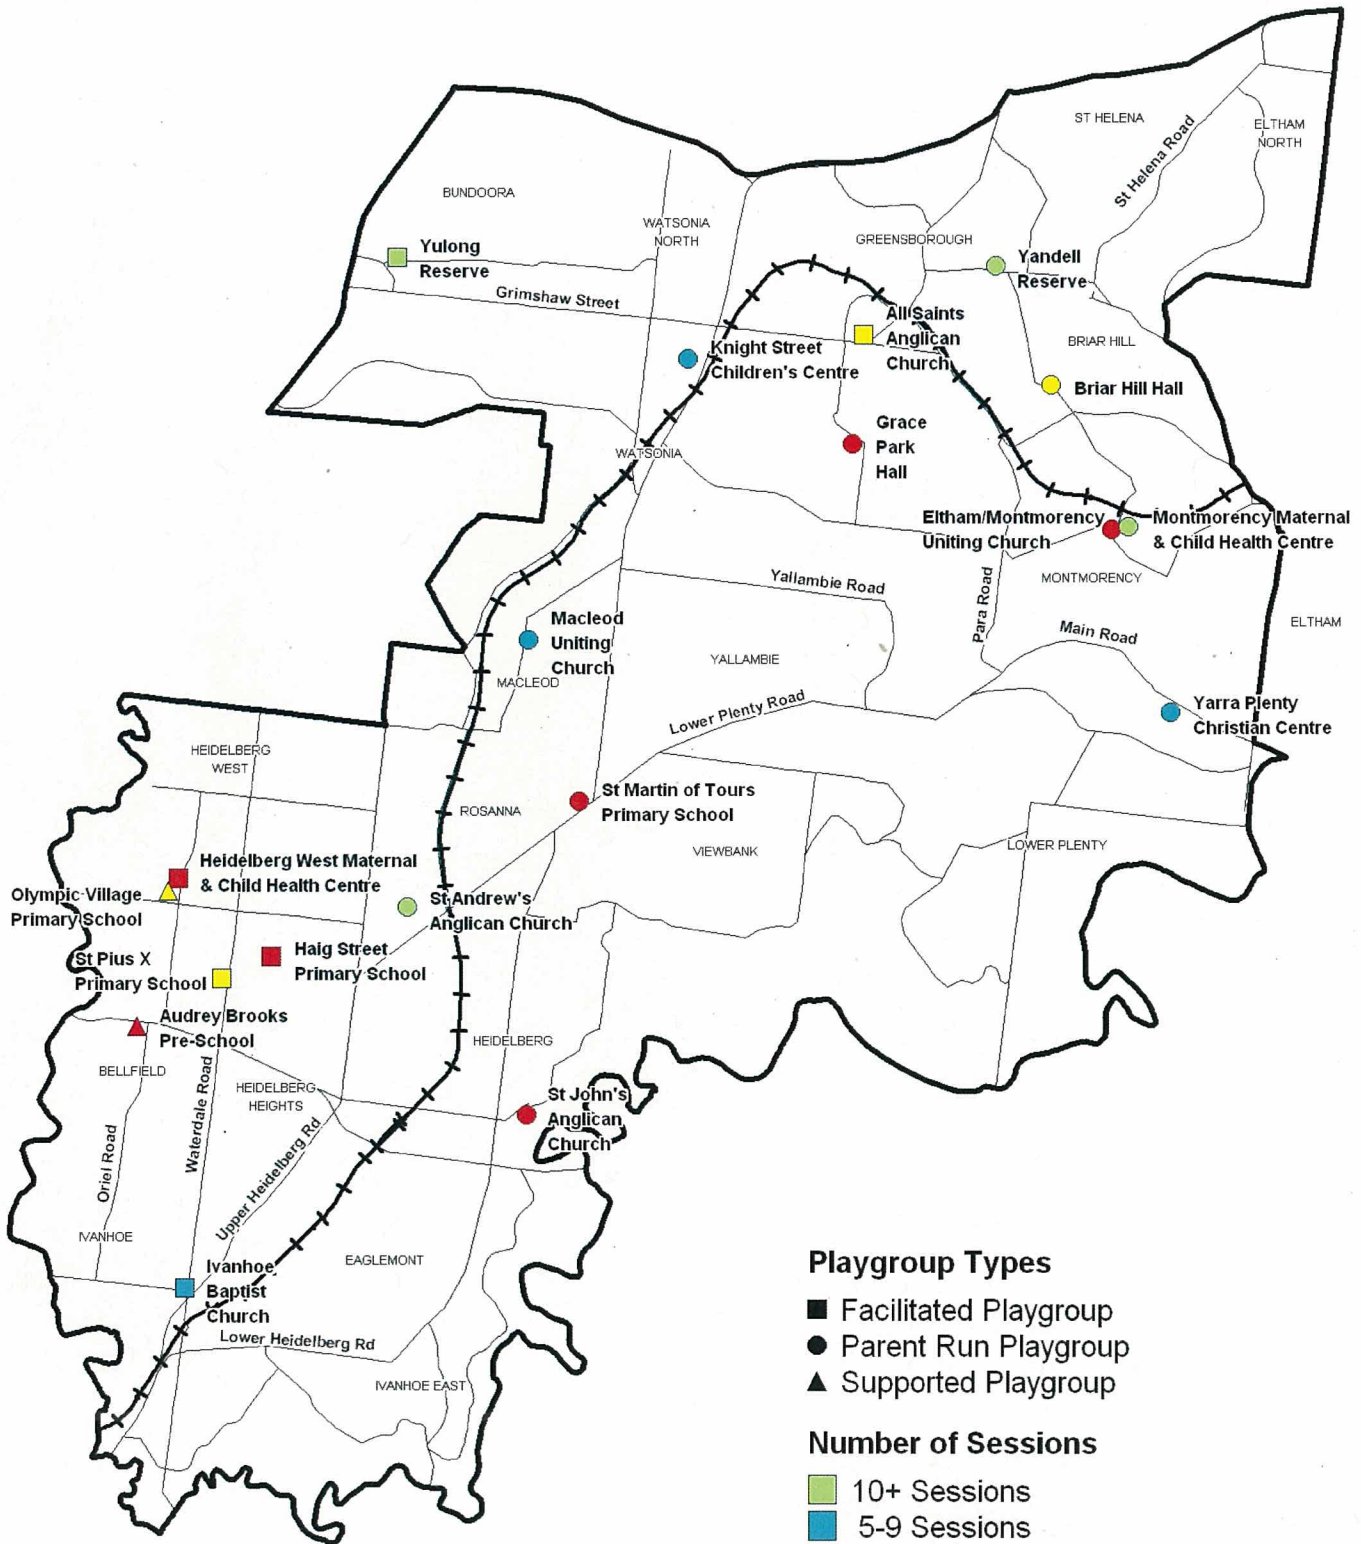

# LOCATION OF PLAYGROUPS IN BANYULE

## Playgroup Types

- Facilitated Playgroup
- Parent Run Playgroup
- ▲ Supported Playgroup

## Number of Sessions

- 10+ Sessions
- 5-9 Sessions
- 2-4 Sessions
- 1 Session