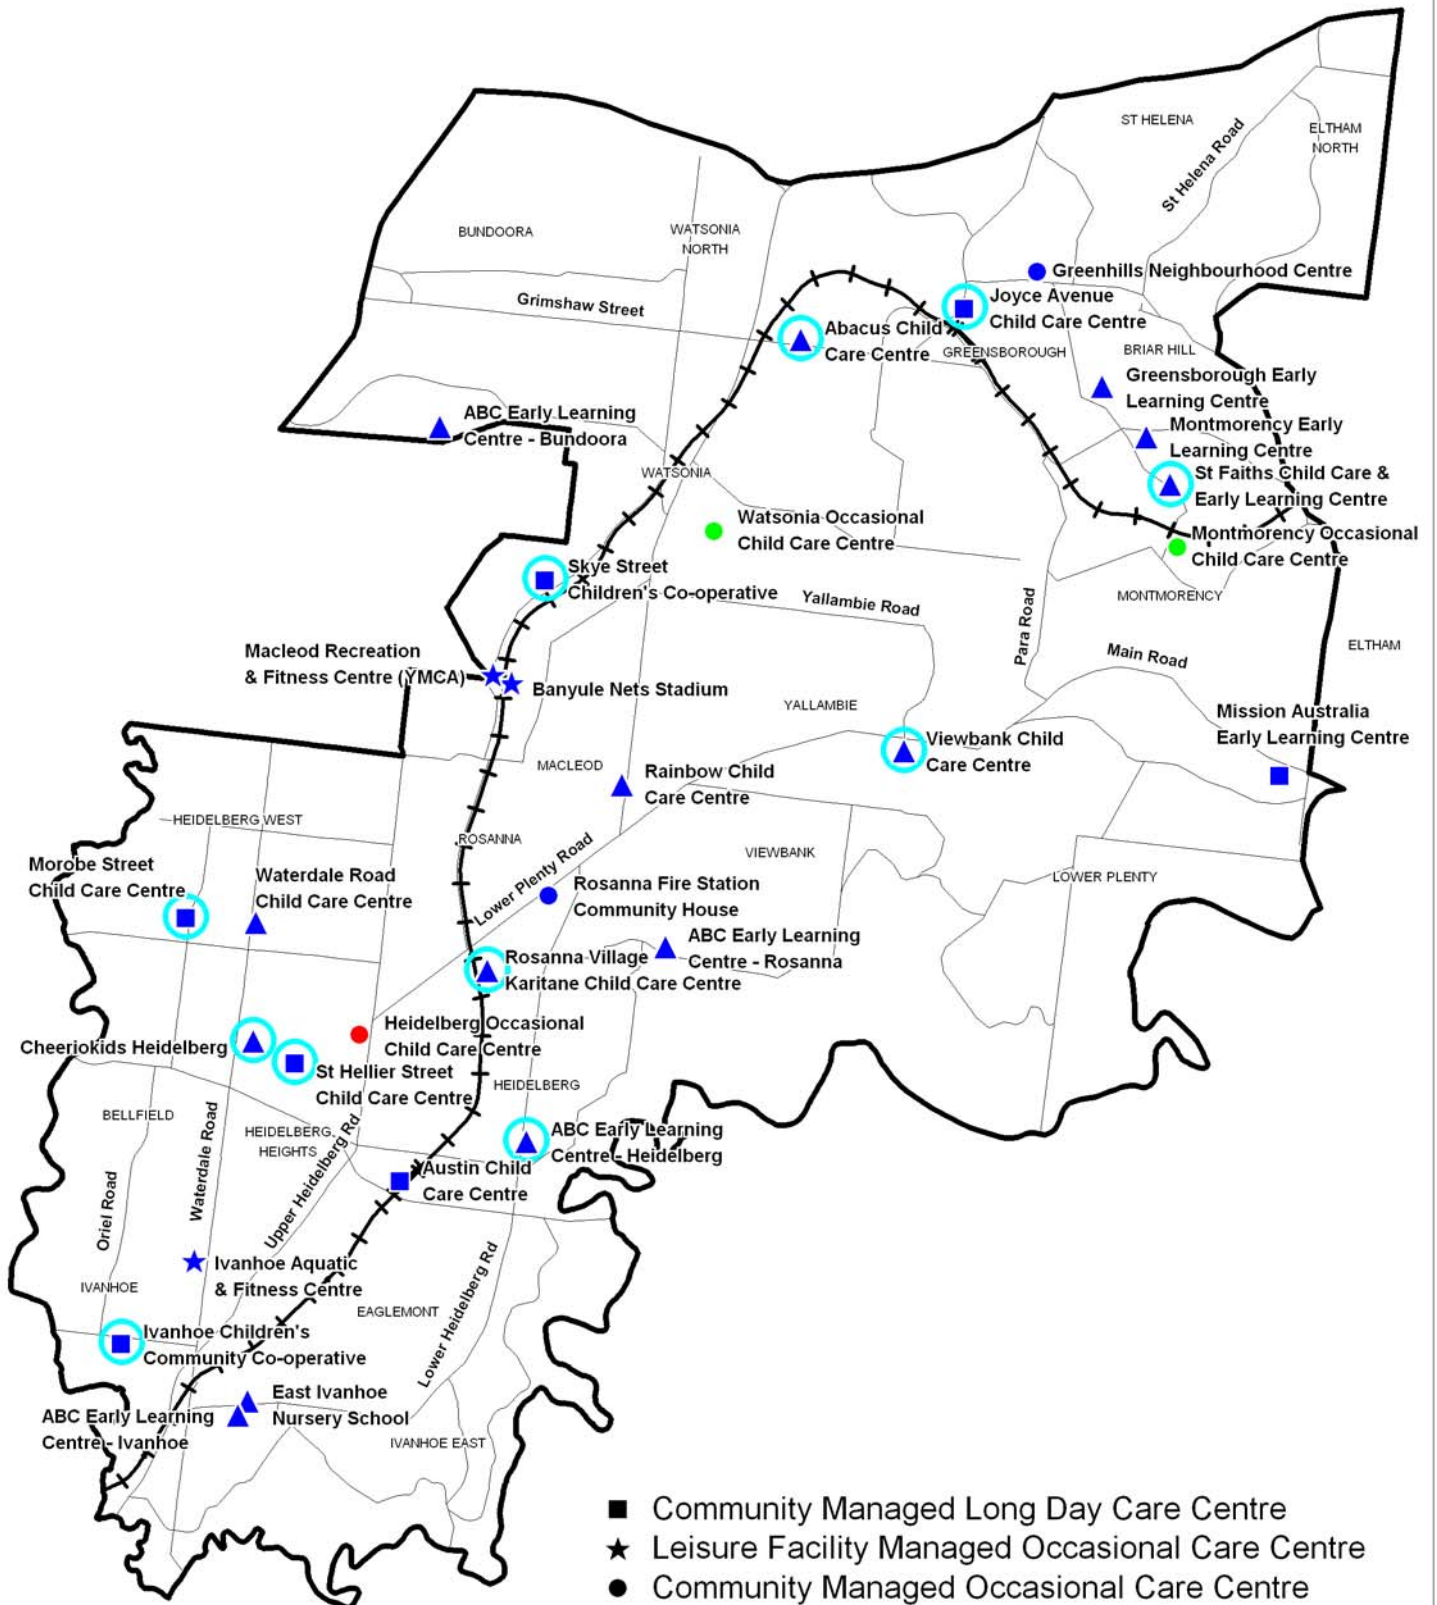

LOCATION OF CHILD CARE CENTRES IN BANYULE

- Community Managed Long Day Care Centre
- ★ Leisure Facility Managed Occasional Care Centre
- Community Managed Occasional Care Centre
- ▲ Privately Managed Long Day Care Centre
- Three Year Old Kinder Program
- Three Year Old Group
- Three Year Olds In Mixed Age Groups
- Four Year Old Kinder Program